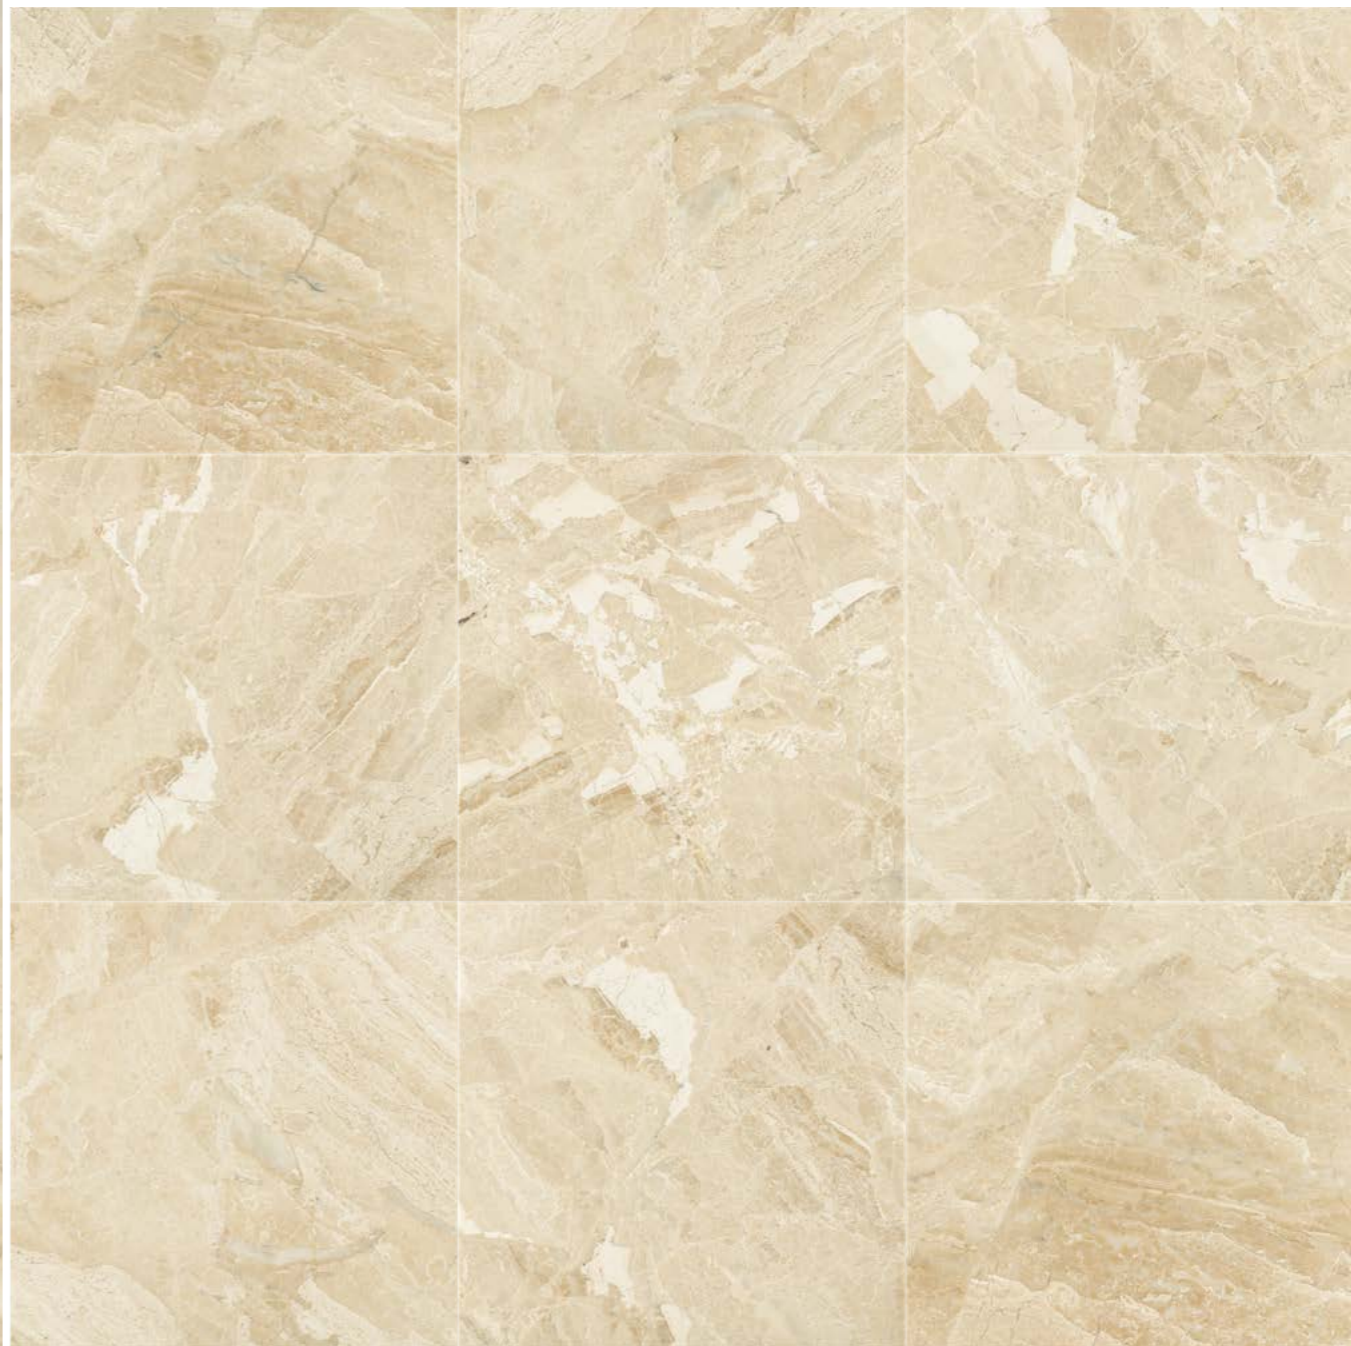

VENICE MARBLE

Venice Selections

Tiles

Mosaic

Slabs

Available Sizes cm	Available Sizes cm	Available Sizes inch	Available Sizes inch	Available Finishes
30.5 x 30.5 x 1.3 cm	30 x 60 x 2 cm	12 x 12 x 1/2"	12x24x3/4	Polished
40.6 x 40.6 x 1.3 cm	40 x 60 x 2 cm	16 x 16 x 1/2"	16x24x3/4	Honed
45.7 x 45.7 x 1.3 cm	60 x 60 x 2 cm	18 x 18 x 1/2"	24x24x3/4	Brushed
30.5 x 61.0 x 1.3 cm	80 x 80 x 2 cm	12 x 24 x 1/2"	32x32x3/4	Bush Hammered
40.6 x 61.0 x 1.3 cm	90 x 90 x 2 cm	16 x 24 x 1/2"	36x36x3/4	Sandblasted
61.0 x 61.0 x 1.3 cm	61 x 122 x 2 cm	24 x 24 x 1/2"	24x48x3/4	Leather Finish