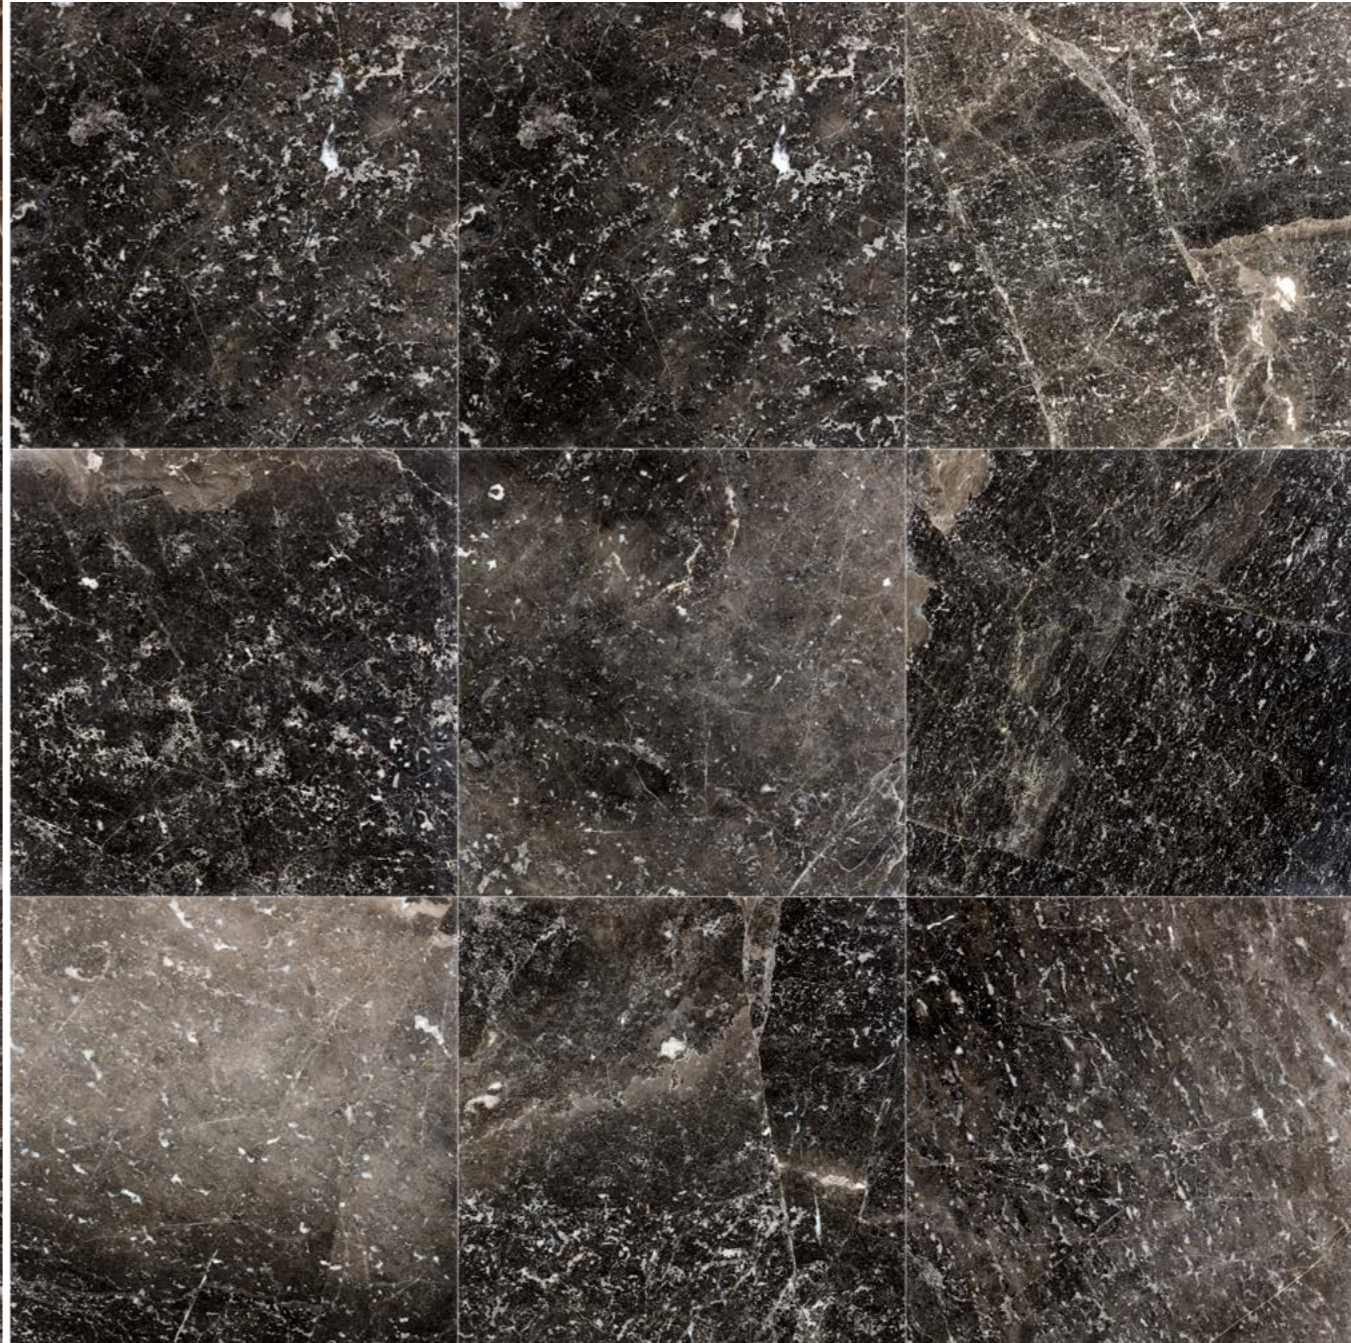

SILVER BLACK MARBLE

Silver Black Selections

Block

Available Sizes cm
30.5 x 30.5 x 1.5 cm
40.6 x 40.6 x 1.5 cm
45.7 x 45.7 x 1.5 cm
30.5 x 61.0 x 1.5 cm
40.6 x 61.0 x 1.5 cm
61.0 x 61.0 x 1.5 cm

Tiles

Available Sizes cm
30 x 60 x 2 cm
40 x 60 x 2 cm
60 x 60 x 2 cm
80 x 80 x 2 cm
90 x 90 x 2 cm
61 x 122 x 2 cm

Mosaic

Available Sizes inch
12 x 12 x 5/8"
16 x 16 x 5/8"
18 x 18 x 5/8"
12 x 24 x 5/8"
16 x 24 x 5/8"
24 x 24 x 5/8"

Slabs

Available Sizes inch
12x24x3/4
16x24x3/4
24x24x3/4
32x32x3/4
36x36x3/4
24x48x3/4

Available Finishes
Polished
Honed
Brushed
Bush Hammered
Sandblasted
Leather Finish