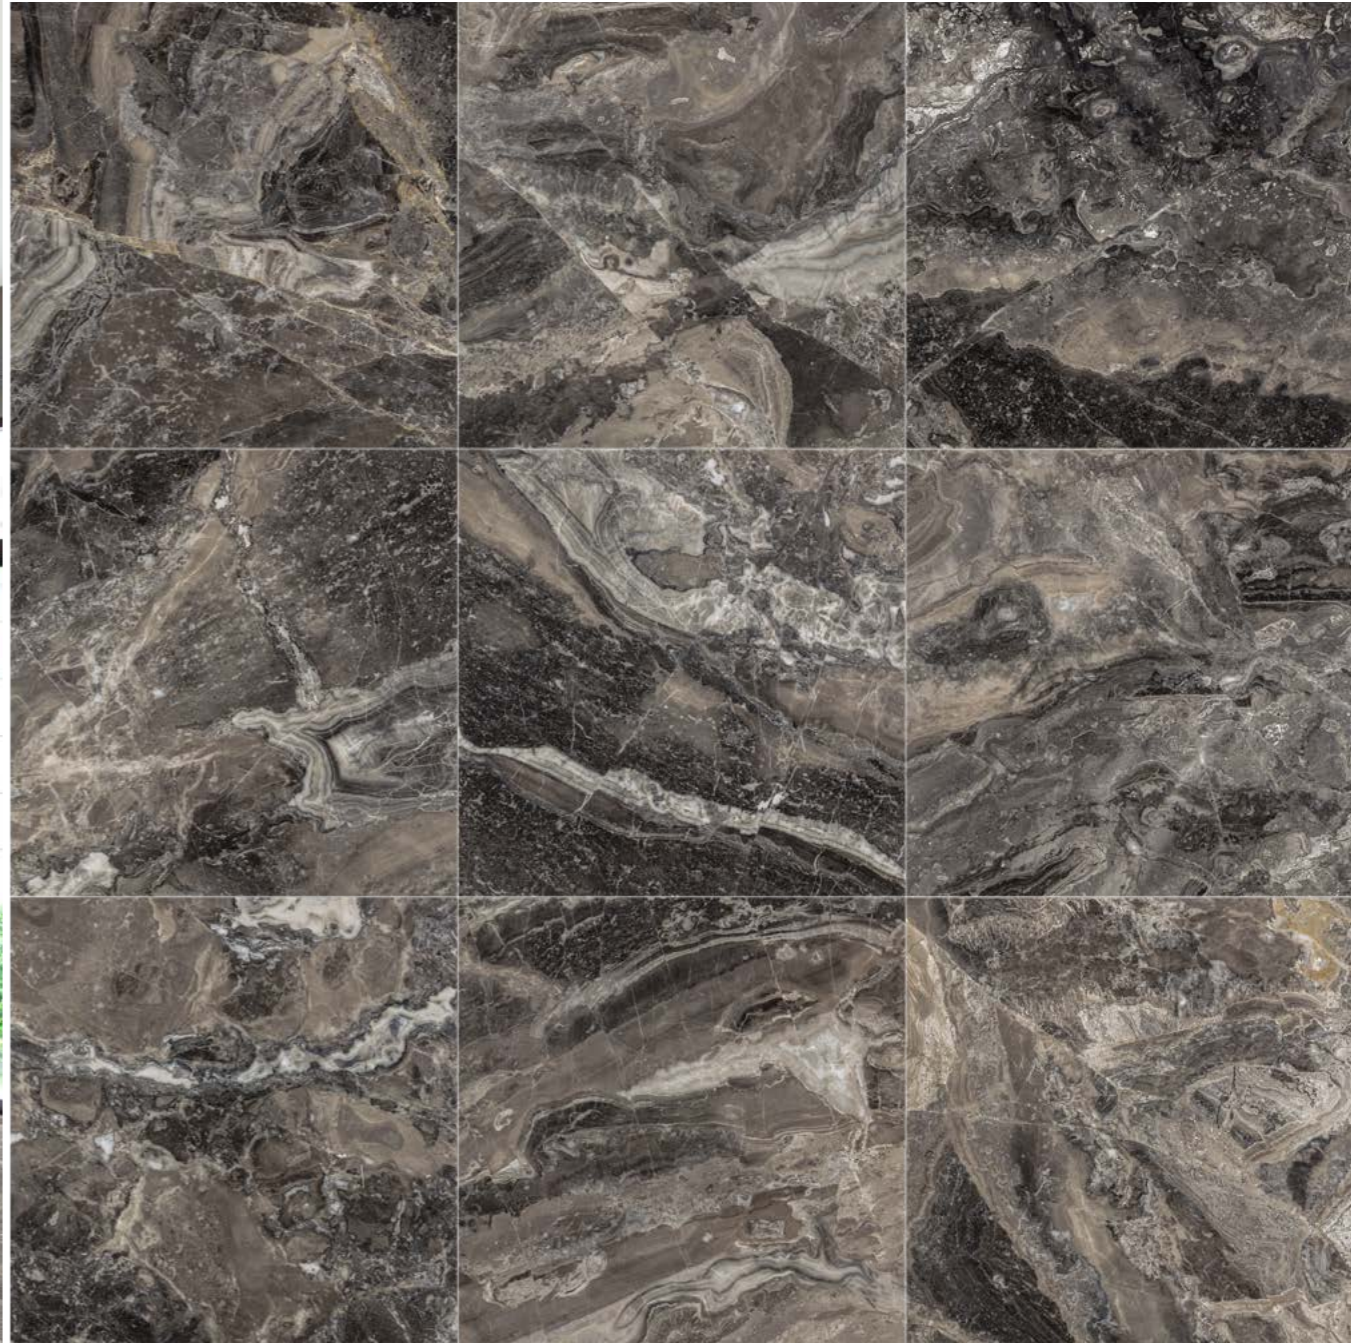

SILVER FANTASY MARBLE

Silver Fantasy Selections

Block

Available Sizes cm
30.5 x 30.5 x 1.5 cm
40.6 x 40.6 x 1.5 cm
45.7 x 45.7 x 1.5 cm
30.5 x 61.0 x 1.5 cm
40.6 x 61.0 x 1.5 cm
61.0 x 61.0 x 1.5 cm

Tiles

Available Sizes cm
30 x 60 x 2 cm
40 x 60 x 2 cm
60 x 60 x 2 cm
80 x 80 x 2 cm
90 x 90 x 2 cm
61 x 122 x 2 cm

Mosaic

Available Sizes inch
12 x 12 x 5/8"
16 x 16 x 5/8"
18 x 18 x 5/8"
12 x 24 x 5/8"
16 x 24 x 5/8"
24 x 24 x 5/8"

Slabs

Available Sizes inch
12x24x3/4
16x24x3/4
24x24x3/4
32x32x3/4
36x36x3/4
24x48x3/4

Available Finishes
Polished
Honed
Brushed
Bush Hammered
Sandblasted
Leather Finish