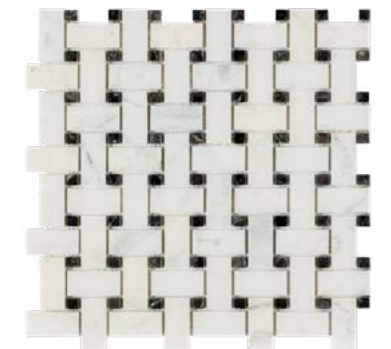

- a- 8 x 8 x 1/2" 2 pcs
- b- 8 x 16 x 1/2" 1 pcs
- c- 16 x 16 x 1/2" 2 pcs
- d- 16 x 24 x 1/2" 1 pcs

IVORY BR/CE

CARRARA BR/M

SILVER BR/M

BOTTICINO BR/CE

PEACH BLEND BR/CE

SCABAS BR/CE

MOSAIC

HUROK MARBLE
Master of Natural Stone Since 1981

5 cm - 2"
HEXAGON

5 cm - 2"
HEXAGON

2,3 x 4,8 cm
1x2"
HERRINGBONE

1 x 1 cm / 2,3 x 4,8 cm
3/8" x 3,8" / 1" x 2"
BASKETWAVE

FACTORY

FACTORY

Where we add our passion to the natural stone with our ultra modern technology facility situated on land area of 80.000 m2 and 20.000 m2 enclosed area. We produce high quality slabs, tiles, french patterns, mosaics, pavers and specially designed products in honed, brushed, tumbled, polished, leather finishes for marbles, travertines and limestones.