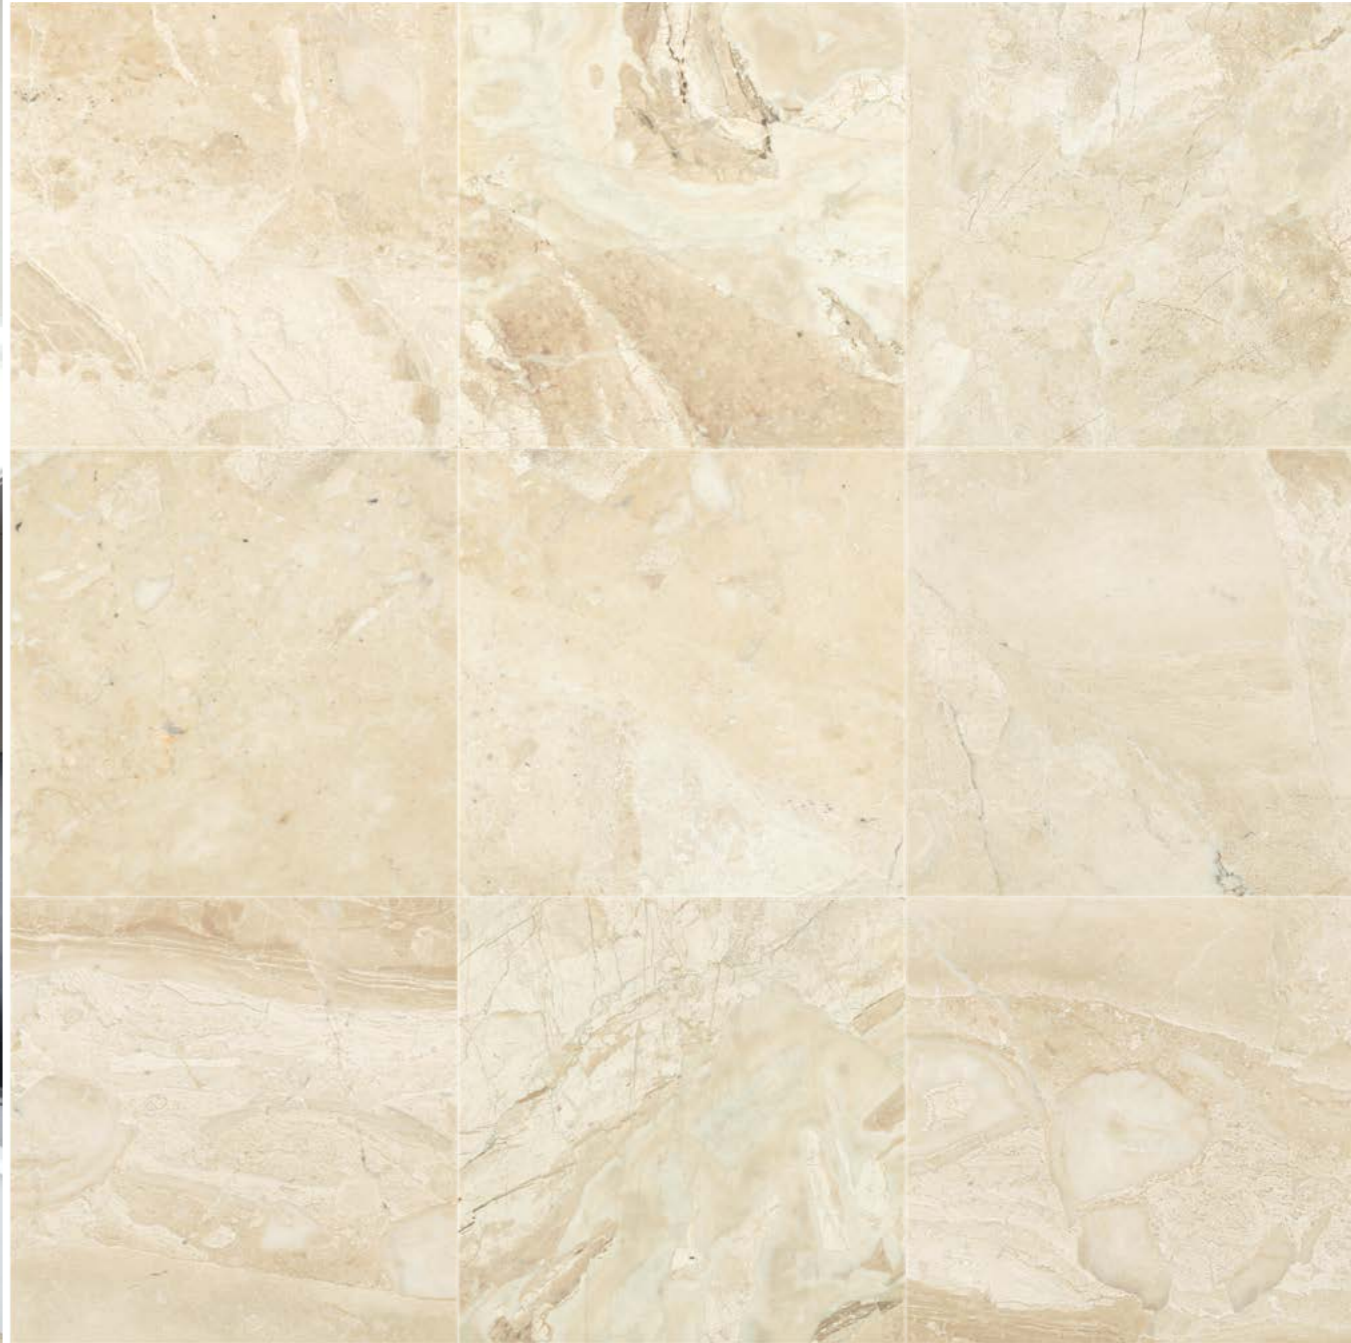

VENICE CLASSIC MARBLE

Venice Classic Selections

Tiles

Mosaic

Slabs

Available Sizes cm	Available Sizes cm	Available Sizes inch	Available Sizes inch	Available Finishes
30.5 x 30.5 x 1.3 cm	30 x 60 x 2 cm	12 x 12 x 1/2"	12x24x3/4	Polished
40.6 x 40.6 x 1.3 cm	40 x 60 x 2 cm	16 x 16 x 1/2"	16x24x3/4	Honed
45.7 x 45.7 x 1.3 cm	60 x 60 x 2 cm	18 x 18 x 1/2"	24x24x3/4	Brushed
30.5 x 61.0 x 1.3 cm	80 x 80 x 2 cm	12 x 24 x 1/2"	32x32x3/4	Bush Hammered
40.6 x 61.0 x 1.3 cm	90 x 90 x 2 cm	16 x 24 x 1/2"	36x36x3/4	Sandblasted
61.0 x 61.0 x 1.3 cm	61 x 122 x 2 cm	24 x 24 x 1/2"	24x48x3/4	Leather Finish