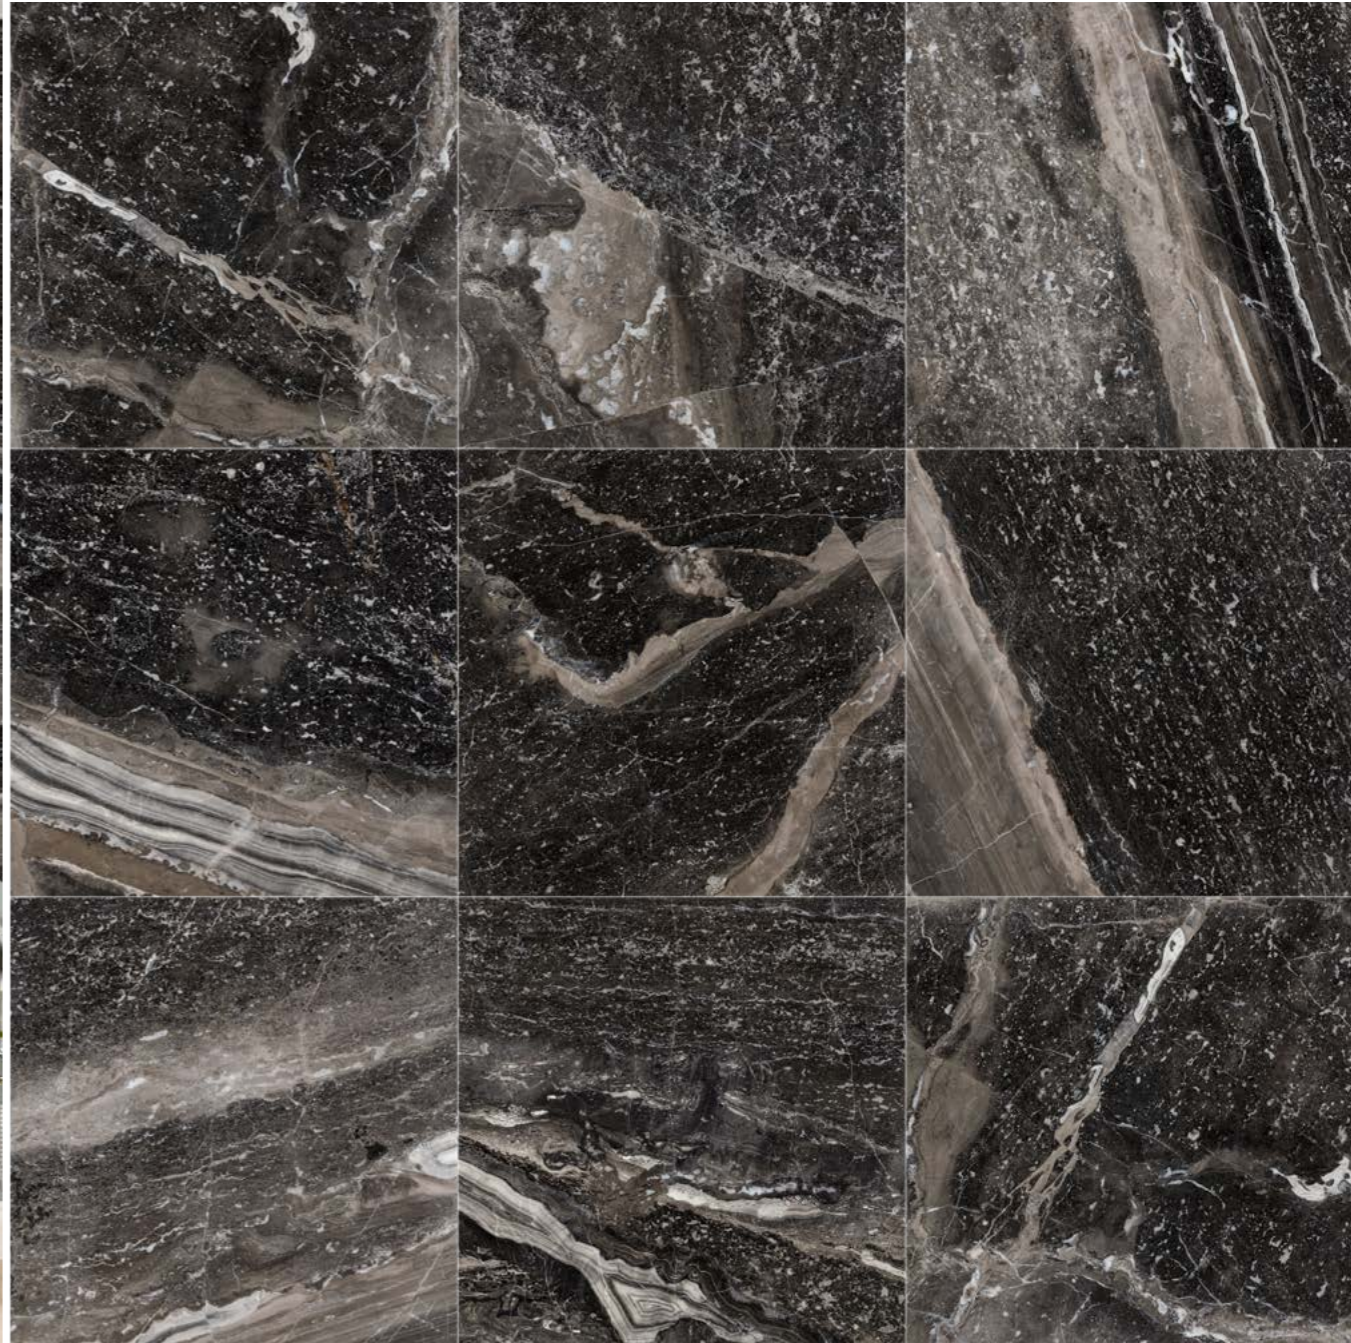

Slabs

Available Sizes inch
12x24x3/4
16x24x3/4
24x24x3/4
32x32x3/4
36x36x3/4
24x48x3/4

Available Finishes
Polished
Honed
Brushed
Bush Hammered
Sandblasted
Leather Finish

SILVER WAVE MARBLE

Silver Wave Selections