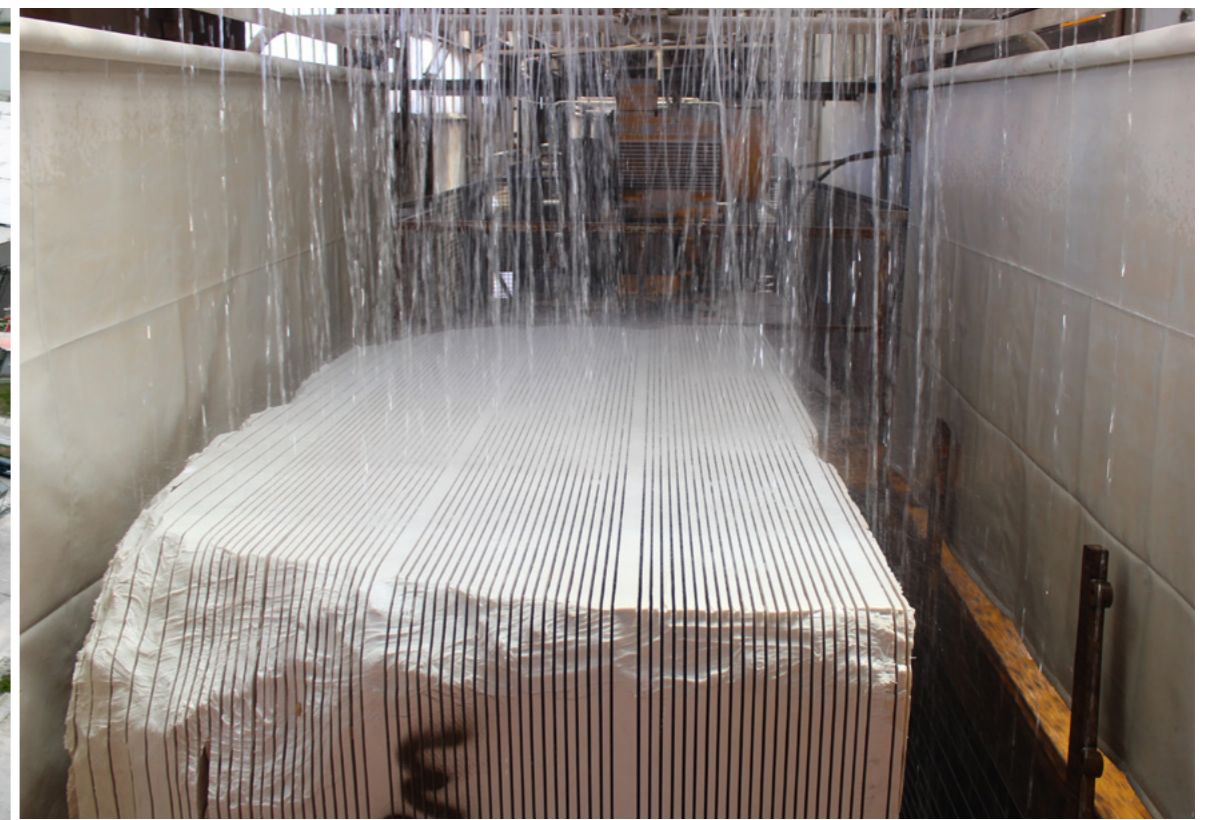

## FACTORY

Where we add our passion to the natural stone with our ultra modern technology facility situated on land area of 80.000 m2 and 20.000 m2 enclosed area. We produce high quality slabs, tiles, french patterns, mosaics, pavers and specially designed products in honed, brushed, tumbled, polished, leather finishes for marbles, travertines and limestones.